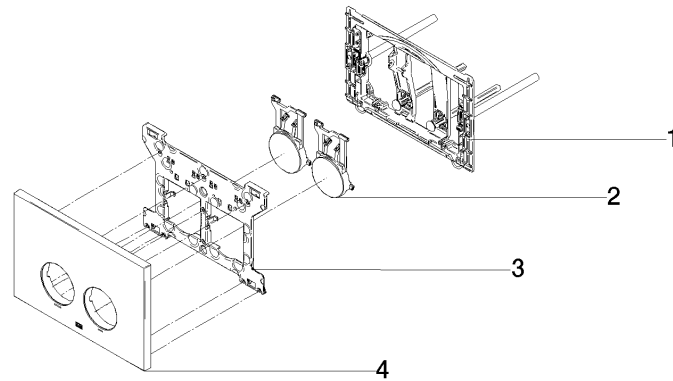

12 665 979

- cover plate 169 x 246 x 12 mm
- Mechanical flush plate with manual flush buttons
- For 2-volume flushing system
- Includes mounting frame, actuator rods and fastening material
- Sound-absorbing push rods, tool-free fast adjustment
- Compatible with all Geberit Sigma series cisterns from 2001 onwards

12 665 979

mm [inches]

12 665 979

Parts for other finishes can be found here: [Brushed](#)  
[Platinum](#)